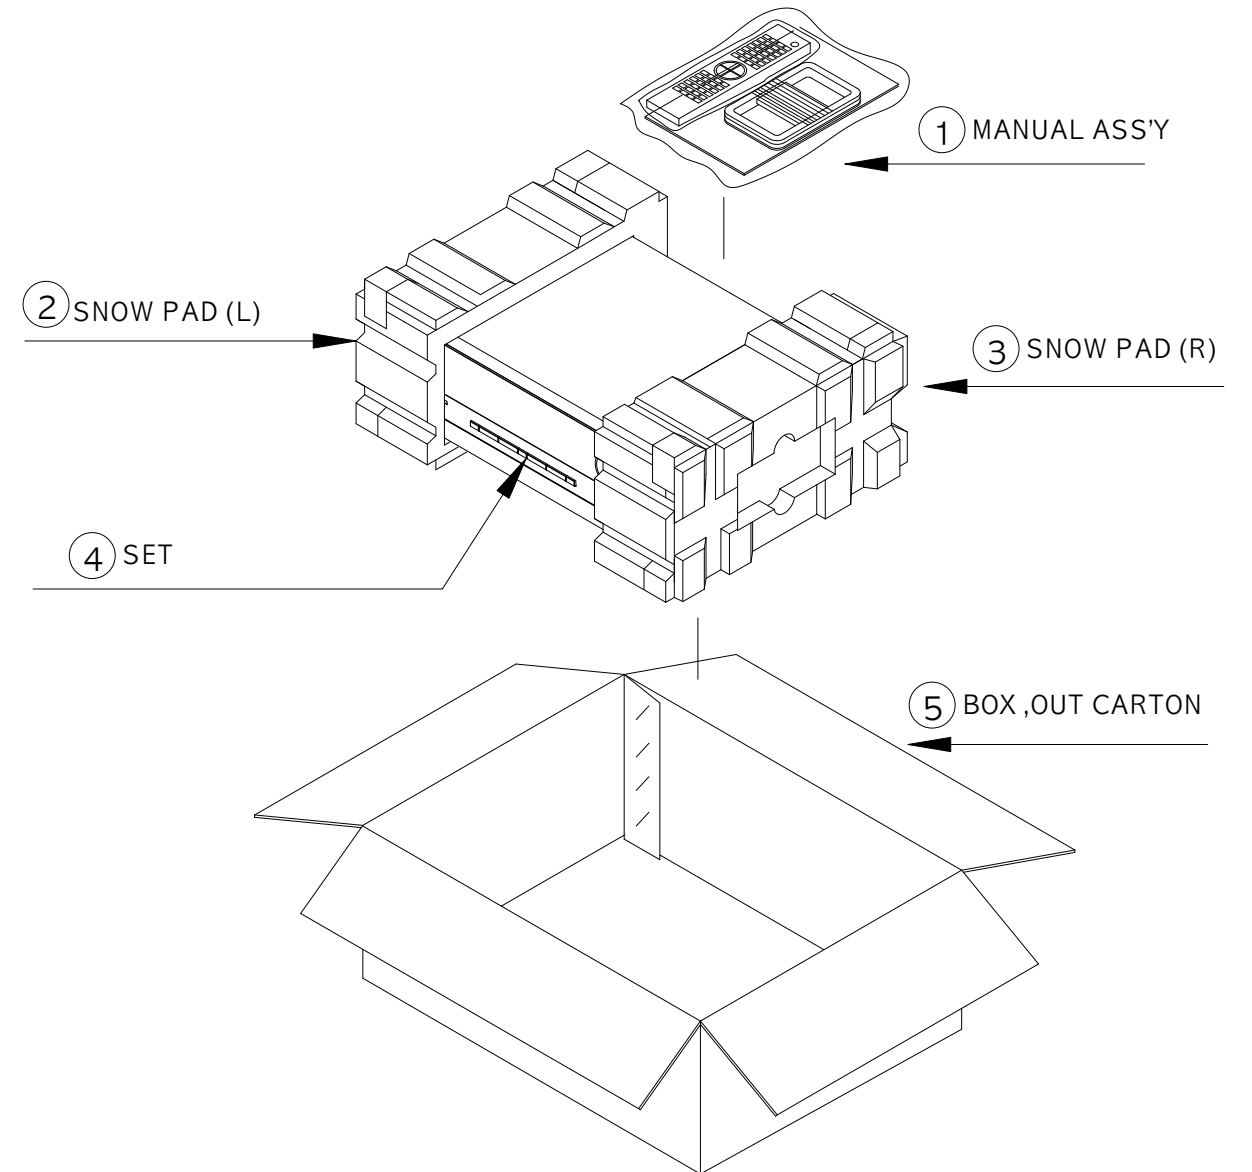

1. Instruction manual ass'y - Accessories

NO	DESCRIPTION	PARTS NO.	Q.ty
1	POLY BAG		1
2	CARD WARRANTY	CQE1A172X	1
3	AM LOOP ANTENNA	CSA1A027Z	1
4	BATTERY		3
5	INSTRUCTION MANUAL	CQX1A1153Z	1
6	FM 1 POL ANT(UL)	CSA1A019Z	1
7	REMOCON TRANSMITTER ASS'Y	CARTAVR144	1
8	SHEET GUIDE(QUICK START GUIDE)	CQE1A305Z	1
9	STAPLE		3
10	DOOR KIT	CGRAVR130ZA	1
	1 COVER A	CGR1A331M7H43	1
	2 COVER B	CGR1A332M7H43	1
	3 SHEET,FRONT COVER	CQE1A219Z	1
	4 PAD, COVER	CPS1A676	1
	5 BAG,POLY		1
11	IMAGE BROCHURES		1

2. Package Drawing

NO	DESCRIPTION	PARTS NO.	Q.ty
1	MANUAL ASS'Y		1
2	SNOW,PAD(L)	CPS4A564	1
3	SNOW,PAD(R)	CPS4A565	1
4	AVR144	AVR 144	1
5	BOX,OUT CARTON	CPG1A820S	1